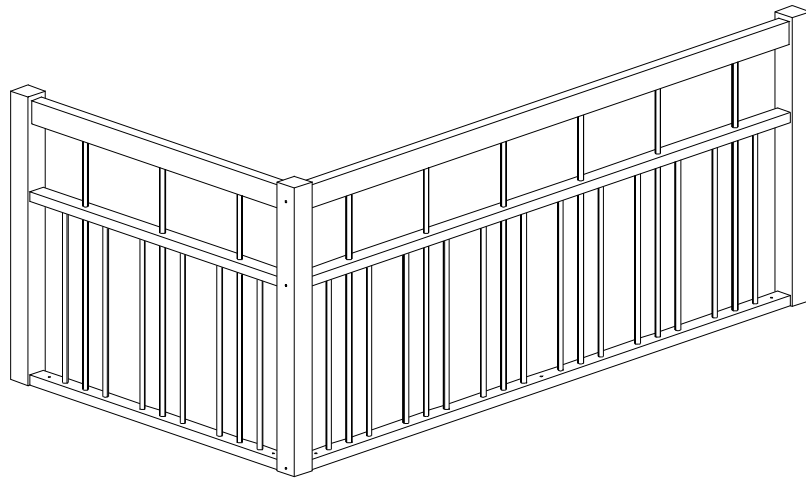

PARIS

Brüstungsgeländer

① x Screw	② x Bracket
③ x Screw	④ x Washer
⑤ x Bracket	⑥ x Bracket
⑦ x1 Glue	